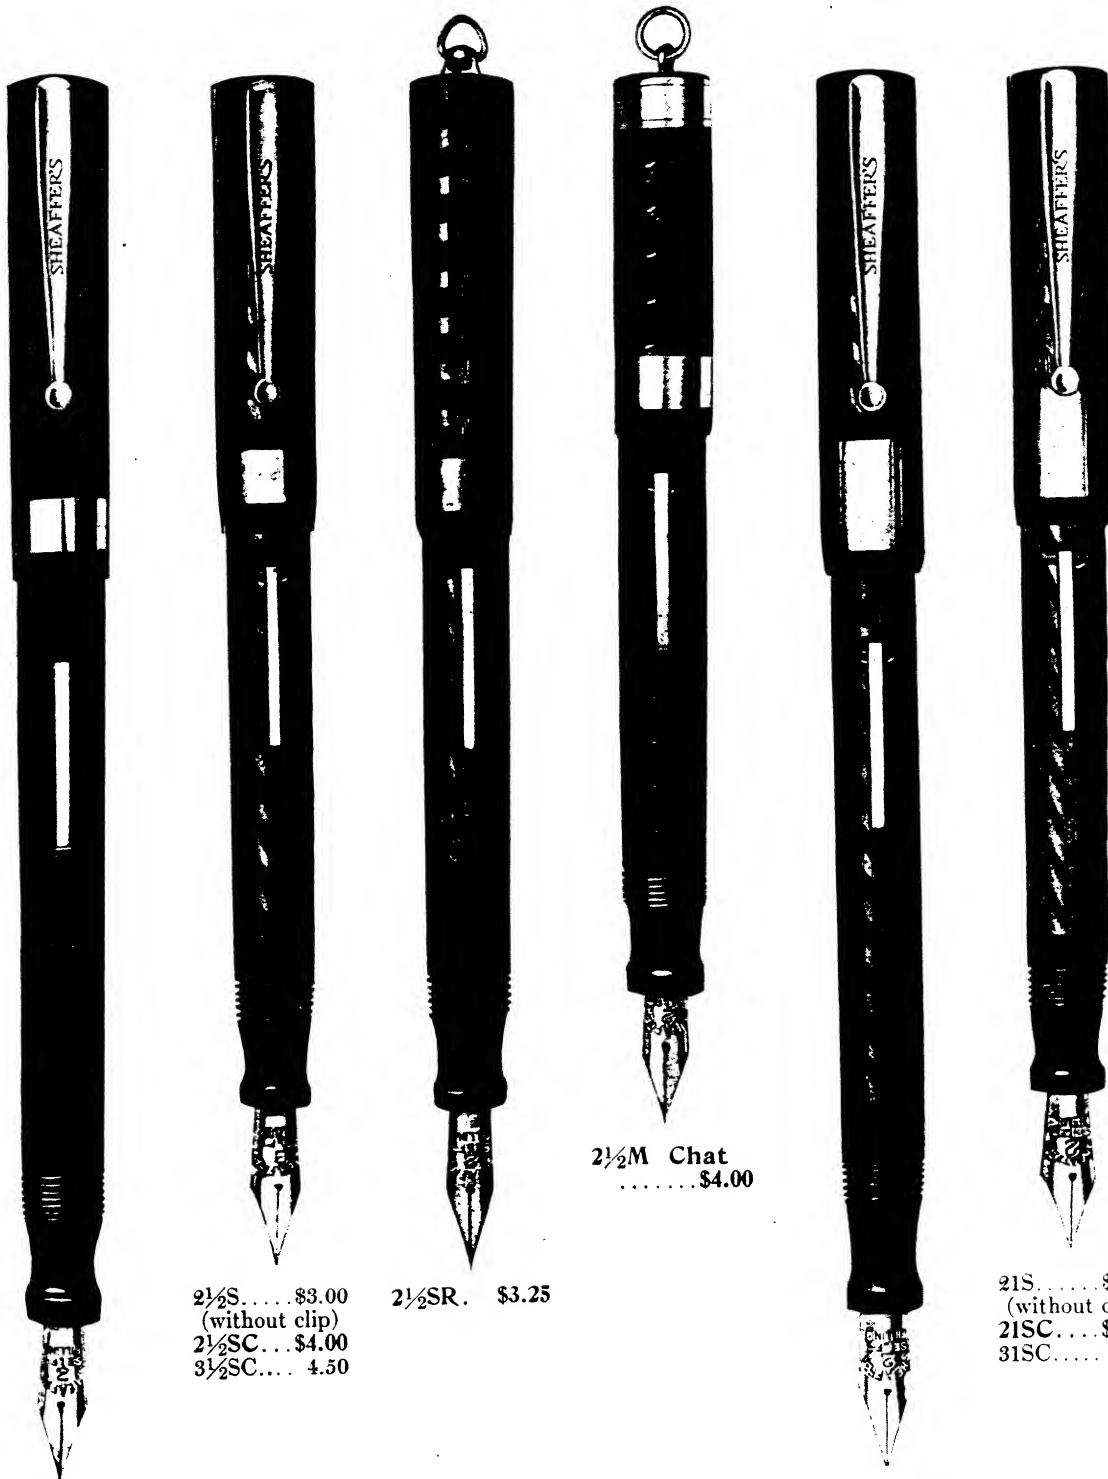

Sheaffer's Regular Line Fountain Pens

2½.....$3.00
(without clip)
2½C.....$4.00

2½S.....$3.00
(without clip)
2½SC...$4.00
3½SC.... 4.50

2½SR. $3.25

2½M Chat
.....$4.00

21.....$3.50
(without clip)
21C.....$4.50
31C..... 5.00

21S.....$3.50
(without clip)
21SC...$4.50
31SC..... 5.00

Mountings and Clips Above are Yellow Gold F

To Insure Writing Satisfaction Use Sheaffer's "Skrip"